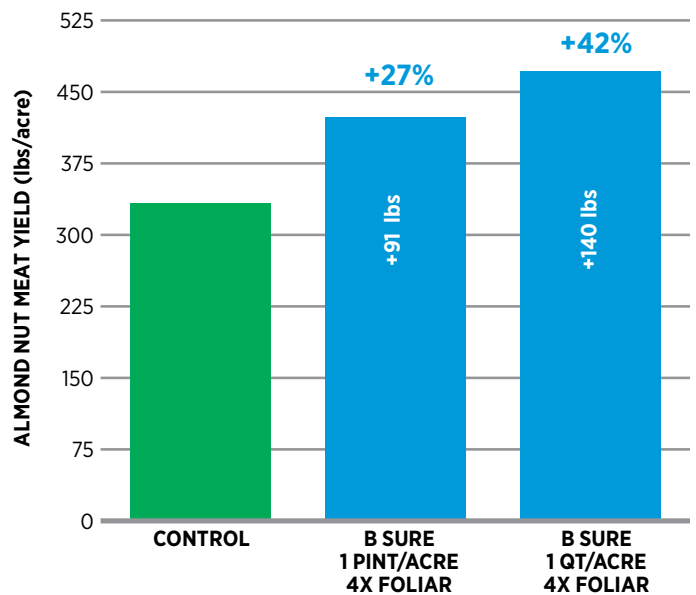

UNITED STATES ALMOND TRIAL NUT MEAT YIELD RESULTS

YEAR

2016: March - June

CROP/HYBRID

Non-pareil Almonds

LOCATION

Terra Bella, California

PRODUCTS/RATES

B Sure® 1 pint or 1qt/acre foliar applied.

TRIAL PERFORMED BY

Research for Hire, Inc.

ALMOND TRIAL 2016
CALIFORNIA

+42%

**GREATER ALMOND NUT
MEAT YIELD**

TO LEARN MORE, VISIT OUR WEBSITE AT WWW.AGRINOS.COM

B Sure®