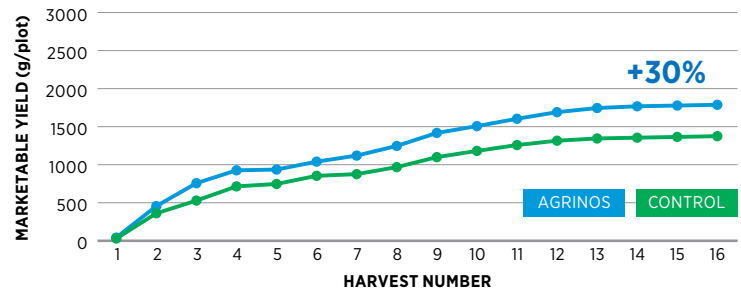

PRODUCTS/RATES

iNvigorate® 1 pt/acre + B Sure® 1 qt/acre mixed with fertilizer and injected through drip irrigation every 3 weeks for a total of 12 injections.

B Sure foliar 1 qt/acre sprayed 5 times.

FIELD SIZE

Plot size = 1701 ft²

TRIAL PERFORMED BY

Holden Research and Consulting

STRAWBERRY TRIAL 2014 CALIFORNIA

STRAWBERRY TRIAL 2015 CALIFORNIA

+26%
INCREASED
YIELD IN 2014

+30%
INCREASED
YIELD IN 2015

TO LEARN MORE, VISIT OUR WEBSITE AT WWW.AGRINOS.COM