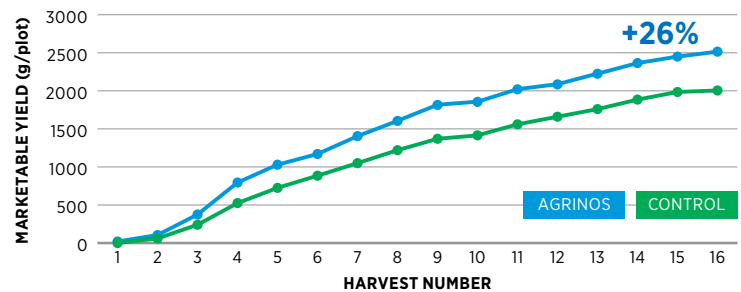

UNITED STATES STRAWBERRY TRIAL

MARKETABLE YIELD RESULTS

YEAR

2014 and 2015: July Plant - November Harvest

CROP/HYBRID

Portola

LOCATION

Ventura, California

PRODUCTS/RATES

iNvigorate® 1 pt/acre + B Sure® 1 qt/acre mixed with fertilizer and injected through drip irrigation every 3 weeks for a total of 12 injections.

B Sure foliar 1 qt/acre sprayed 5 times.

FIELD SIZE

Plot size = 1701 ft²

TRIAL PERFORMED BY

Holden Research and Consulting

STRAWBERRY TRIAL 2014 CALIFORNIA

STRAWBERRY TRIAL 2015 CALIFORNIA

+26%
INCREASED
YIELD IN 2014

+30%
INCREASED
YIELD IN 2015

TO LEARN MORE, VISIT OUR WEBSITE AT WWW.AGRINOS.COM